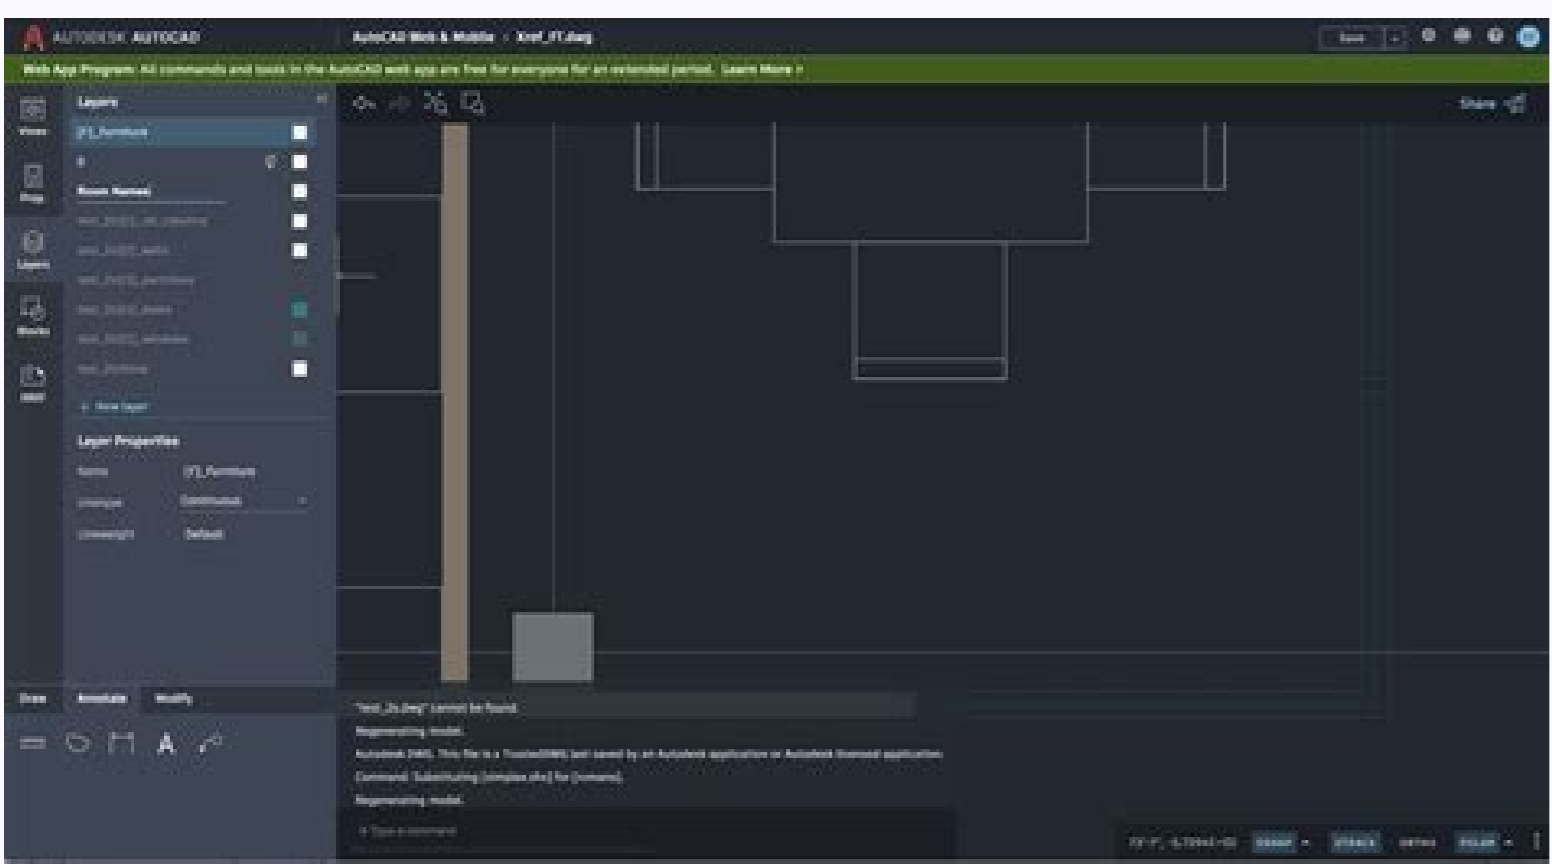

Autocad 2018 for mac crack

Autocad 2018 mac system requirements. Best macbook pro for autocad. Autocad 2018 crack keygen xforce download for mac.