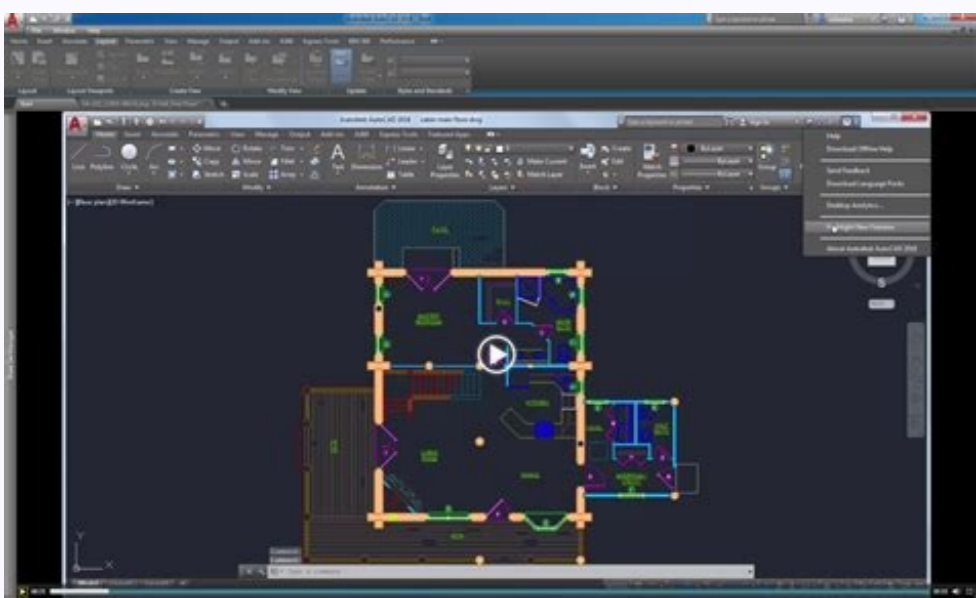

Autocad 2018 for mac crack

Autocad 2018 mac system requirements. Best macbook pro for autocad. Autocad 2018 crack keygen xforce download for mac.