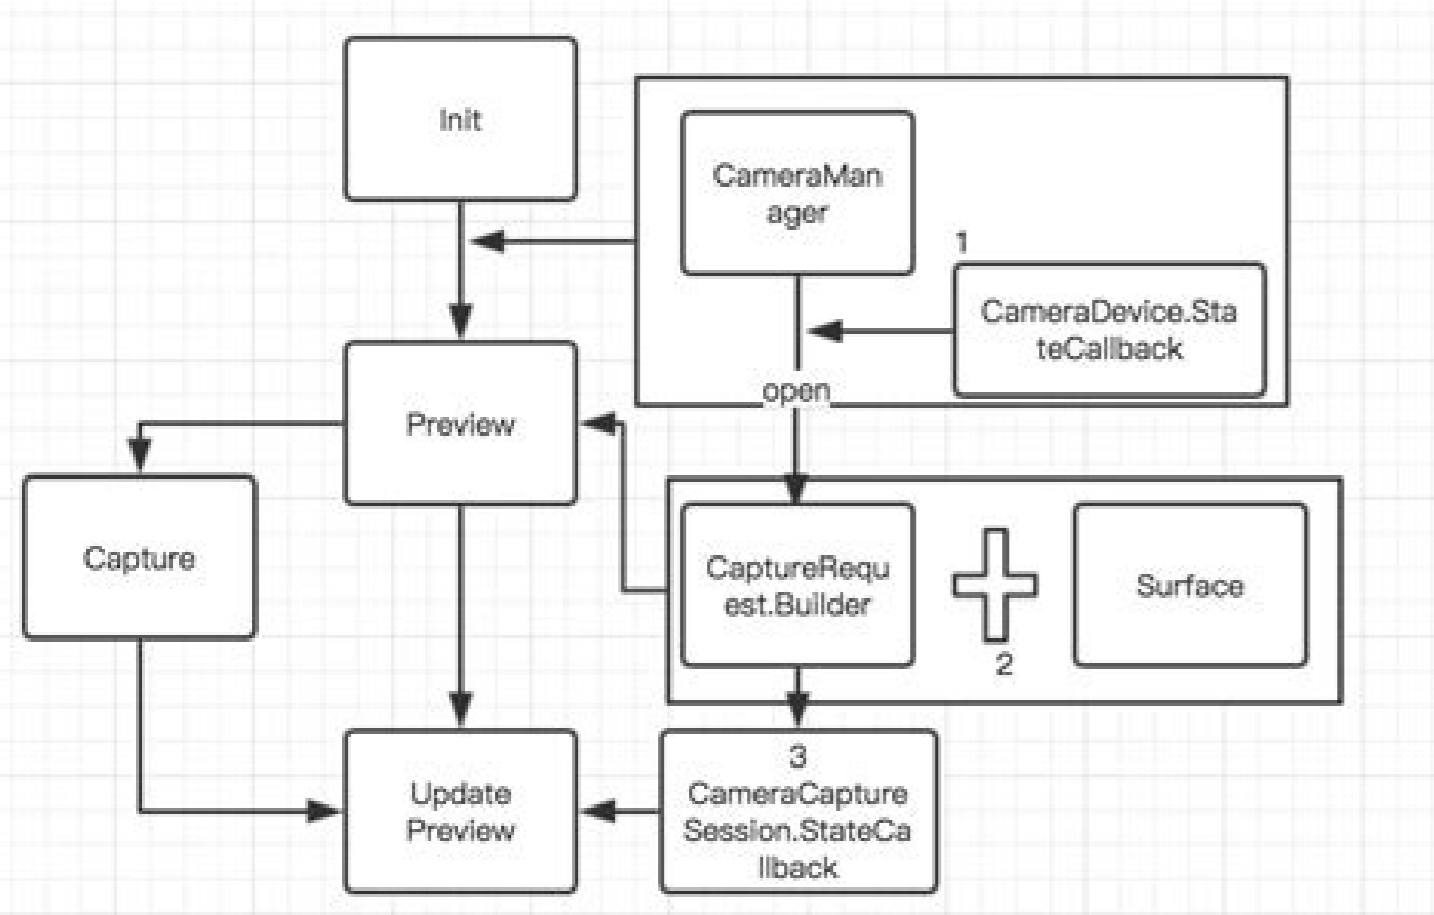

ANDROID CAMERA2 API VIDEO APP PART 14 - VIDEO CAPTURE