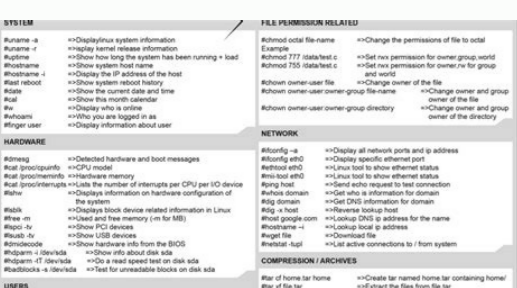

I'm not robot  reCAPTCHA

Next

Unix/Linux Command Reference table with columns for File Commands, System Info, Compression, File Permissions, SSH, and Shortcuts.

Linux Command Cheat Sheet infographic with sections for Basic Commands, File Management, File Utilities, Memory & Processes, File Compression, Scripting, File Editor, Directory Utilities, File Permission, and Misc Commands.